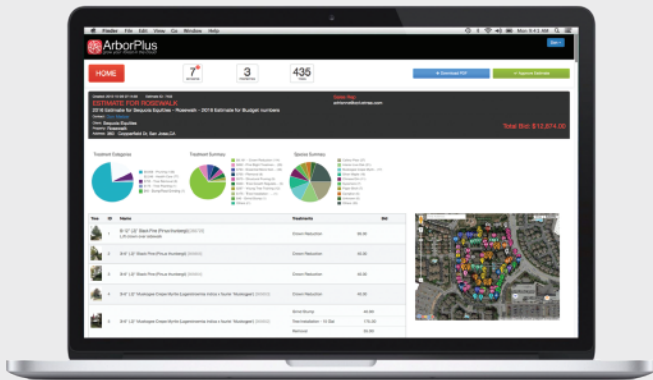

SIMPLE. SEAMLESS. SUSTAINABLE