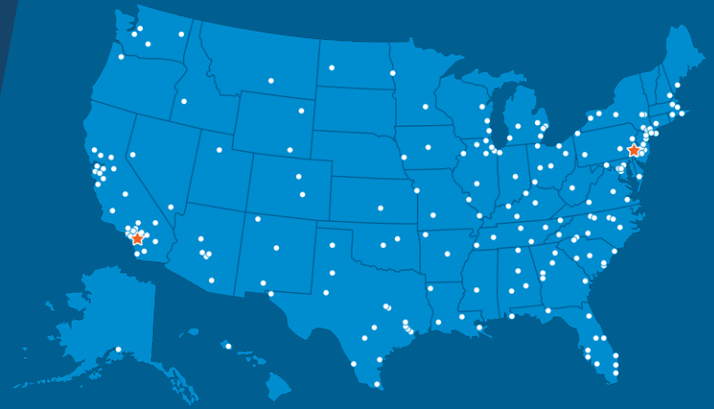

THERE FOR YOU.™

OUR PROMISE IS OUR UNRELENTING FOCUS ON YOUR SUCCESS.

- **Understand your objectives, goals, and challenges** through a dedicated partnership with our industry experts and local teams who strive to exceed your expectations.
- **Develop programs specific to your needs** as people and technology work together. Our solutions allow our clients to focus on what matters to them.
- **Drive business success** with confidence knowing your people, assets, and brands are protected against the drivers of risk. Allied Universal is **There for you.**™

ALLIED UNIVERSAL® OFFICE LOCATIONS